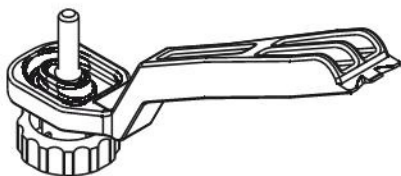

מפתח כיוון לציר דומינה

Functions

Equipment for installation and adjustment of clamp door hinges and front-fitting hinges.

05051

03900

05054

05053

Item code	Description	Note	Base Raw	Anodised Elox	Painted	Trend/Gold Brass	Pieces per pack
03900	DOOR HINGE ADJUSTER KEY		X				5
05051	PLATE LOCKING CLIP, DOMINA CLASSIC		X				50
05053	DOMINA HP ADJUSTER KEY		X				10
05054	PIN EXTRACTOR - DOMINA HP 3 LEAF		X				1